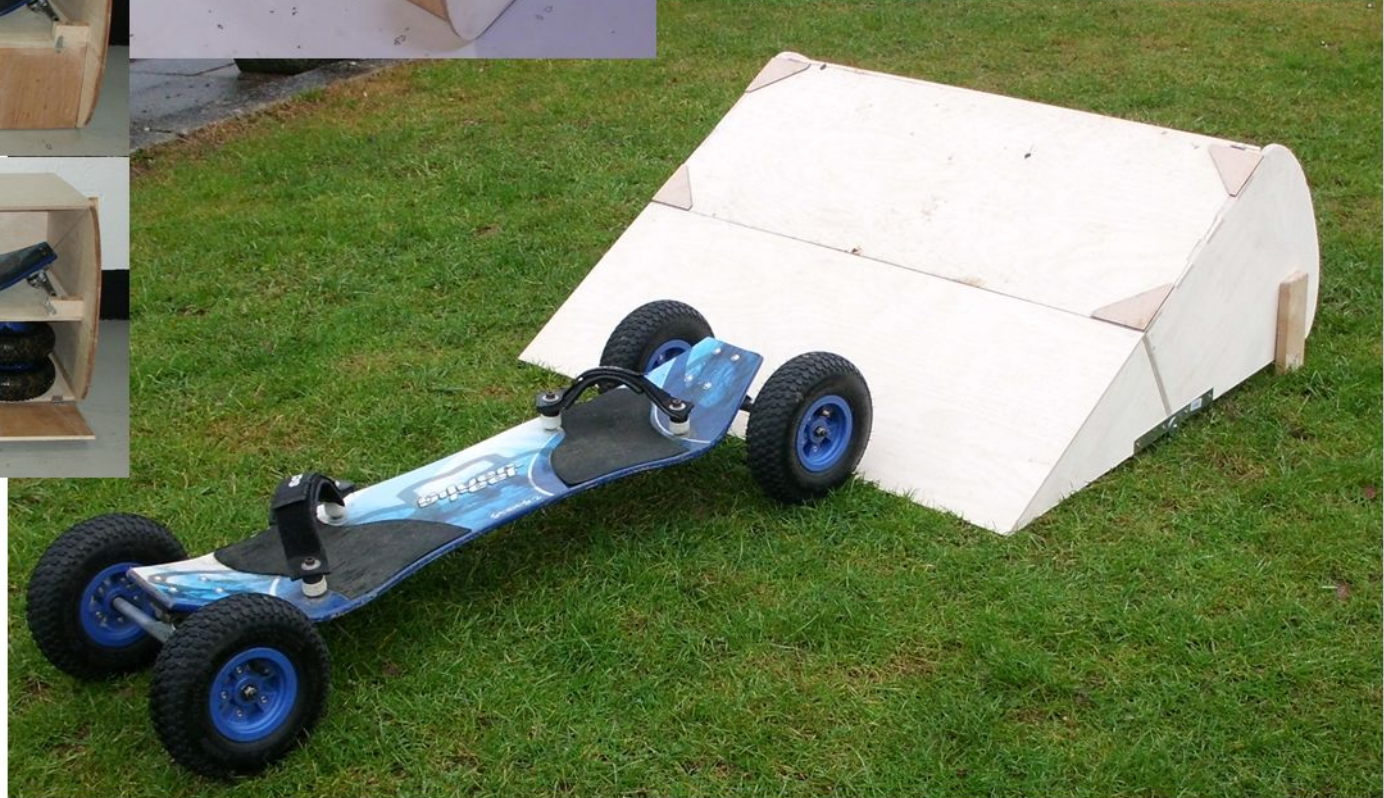

A level Projects

- Please see a selection of the work made over the last few years by EWS A level product design students.

Outdoor Cat House

Mountain Board Folding
Ramp Boot storage.

Shoe rack with sliding stool

Folding Desk

Driving game Chair that folds to coffee table

Retro Scooter styled Balance bike

Bathroom Cabinet

Finished Pet Bed/coffee table

Children's crafts table

Soap Box Racer

Garden Charis from recycled pallet wood

MANICURE CHAIR

Seating around tree

Desk made from waney edged timber with a Cast resin inlay.

Alloy wheel refurbishment folding stand.

A level Project

A level Project

A level Project

A level Project: Cloakroom Tidy