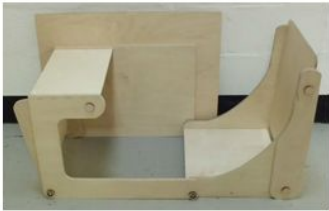

A level Projects

- Please see a selection of the work made over the last few years by EWS A level product design students.

Outdoor Cat House

Mountain Board Folding
Ramp Boot storage.

Shoe rack with sliding stool

Folding Desk

Driving game Chair that folds to coffee table

Retro Scooter styled Balance bike

Bathroom Cabinet

Finished Pet Bed/coffee table

Children's crafts table

Soap Box Racer

Garden Charis from recycled pallet wood

MANICURE CHAIR

Seating around tree

Desk made from waney edged timber with a Cast resin inlay.

Alloy wheel refurbishment folding stand.

A level Project

A level Project

A level Project

A level Project: Cloakroom Tidy