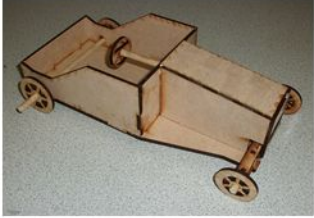

A level Projects

- Please see a selection of the work made over the last few years by EWS A level product design students.

Outdoor Cat House

Mountain Board Folding
Ramp Boot storage.

Shoe rack with sliding stool

Folding Desk

Driving game Chair that folds to coffee table

Retro Scooter styled Balance bike

Bathroom Cabinet

Finished Pet Bed/coffee table

Children's crafts table

Soap Box Racer

Garden Charis from recycled pallet wood

MANICURE CHAIR

Seating around tree

Desk made from waney edged timber with a Cast resin inlay.

Alloy wheel refurbishment folding stand.

A level Project

A level Project

A level Project

A level Project: Cloakroom Tidy